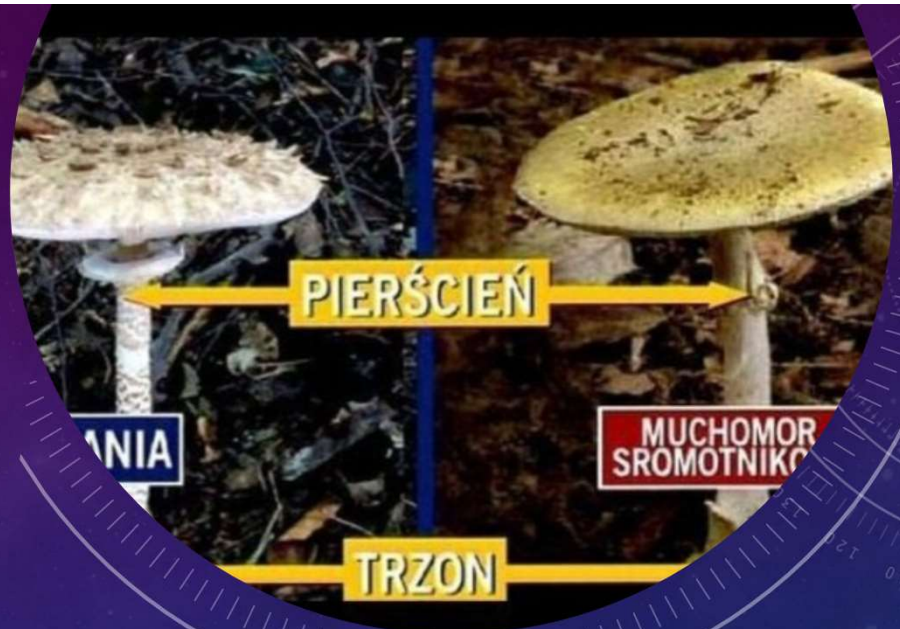

PLANT AND ANIMAL IDENTIFICATION