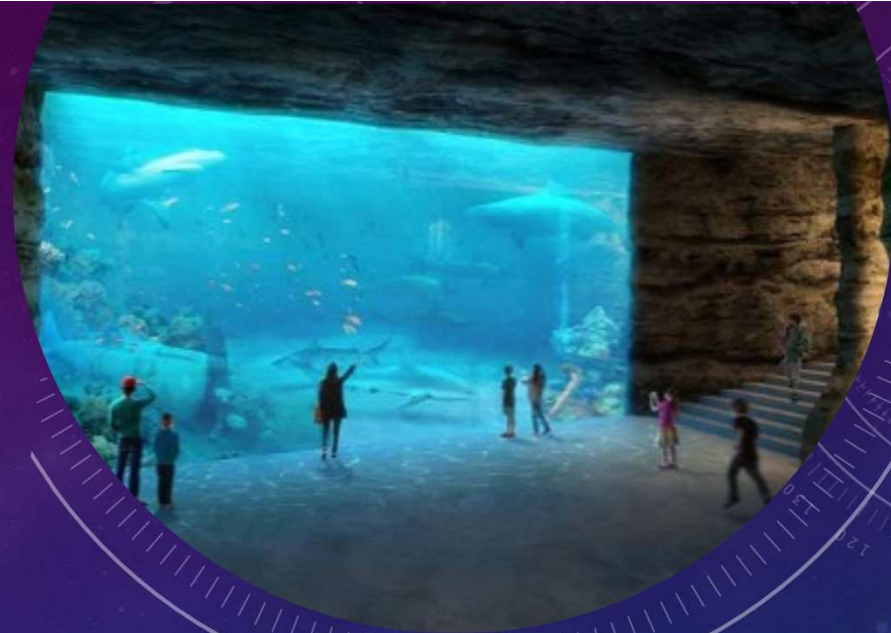

BIOLOGY LESSONS IN POLISH ZOOS