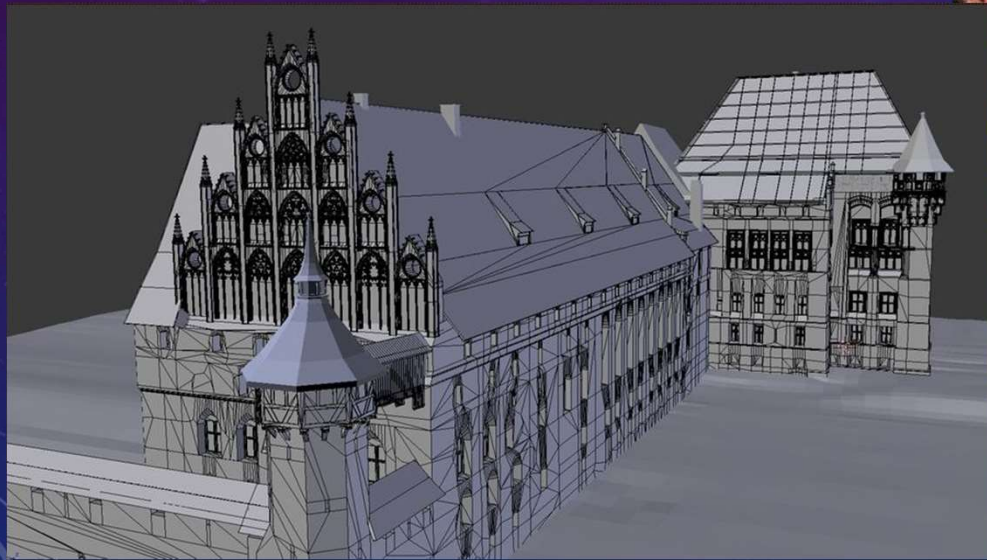

The background features a dark blue gradient with a starry space pattern. On the left side, there are several technical diagrams, including circular gauges with numerical scales (140, 150, 160, 170, 180, 190, 200, 210, 220, 230, 240, 250, 260) and various circular arrows indicating movement or flow. The main text is positioned on the right side of the image.

● DIGITALIZATION IN POLAND

SOCIAL ASPECT

The background is a gradient from dark purple at the top to dark blue at the bottom, filled with a field of small white stars. On the right side, there are several faint, light blue technical diagrams. These include a large circular gauge with a scale from 0 to 200, a smaller circular gauge with a scale from 0 to 100, and various dashed lines and arrows indicating flow or direction.

SELF SERVICE TOUCHPAD

GPS TRACKERS IN RESTAURANTS

E-IDENTIFICATION

PANEK CARSHARING

ASSISTANT FREE SHOPPING

CULTURE

The background features a gradient from dark purple at the top to dark blue at the bottom. On the right side, there is a faint, semi-transparent technical gauge or dial with numerical markings (0, 80, 100, 120, 130, 140, 150, 160, 170, 180, 190, 200) and arrows. There are also several faint circular patterns and dashed lines scattered across the background, suggesting a technical or scientific theme.

MULTIMEDIA PANEL - MALBORK

PLACES WORTH SEEING

LIGHT MOVE FESTIVAL

NIGHT OF THE MUSEUMS

LIVE ONLINE CONCERTS

<https://youtu.be/1Q6umDMJQIs>

The background is a dark blue gradient with a subtle pattern of white stars and small dots. On the right side, there are faint, light blue technical diagrams. These include a large circular gauge with a scale from 0 to 200, several concentric circles, and dashed lines with arrows indicating a clockwise direction. The overall aesthetic is clean, modern, and scientific.